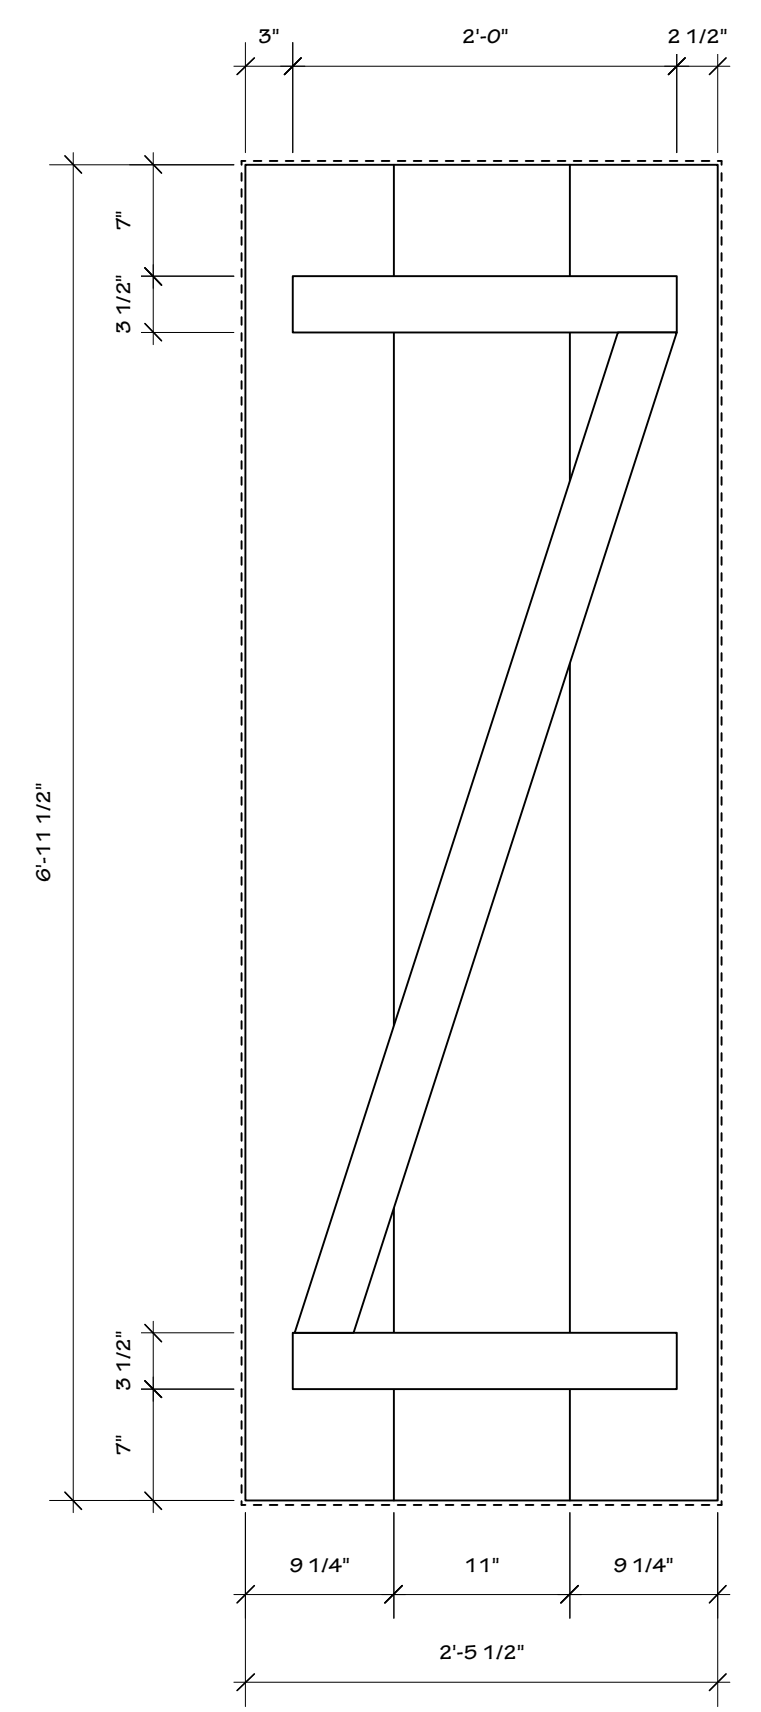

1

2

3

5

6

Notes:

- Dashed lines indicate the opening size in the wall unit
- Attach frosted Plexiglass to back side of window frames
- Mullions are 3/4" x 3/4" pine

7

8

9

Door 1