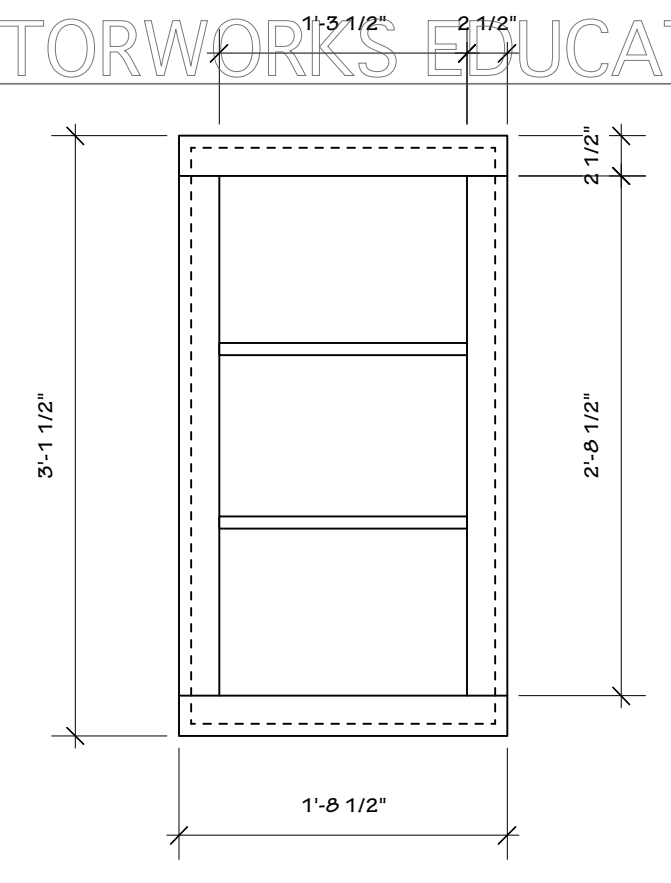

1

2

3

5

6

Notes:

- Dashed lines indicate the opening size in the wall unit
- Attach frosted Plexiglass to back side of window frames
- Mullions are 3/4" x 3/4" pine

7

8

9

Door 1