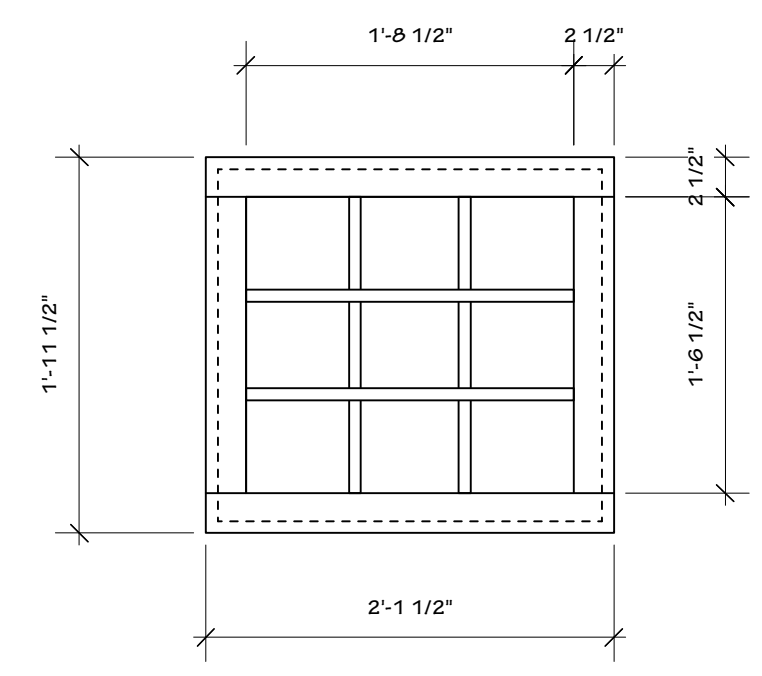

1

2

3

5

6

Notes:

- Dashed lines indicate the opening size in the wall unit
- Attach frosted Plexiglass to back side of window frames
- Mullions are 3/4" x 3/4" pine

7

8

9

Door 1