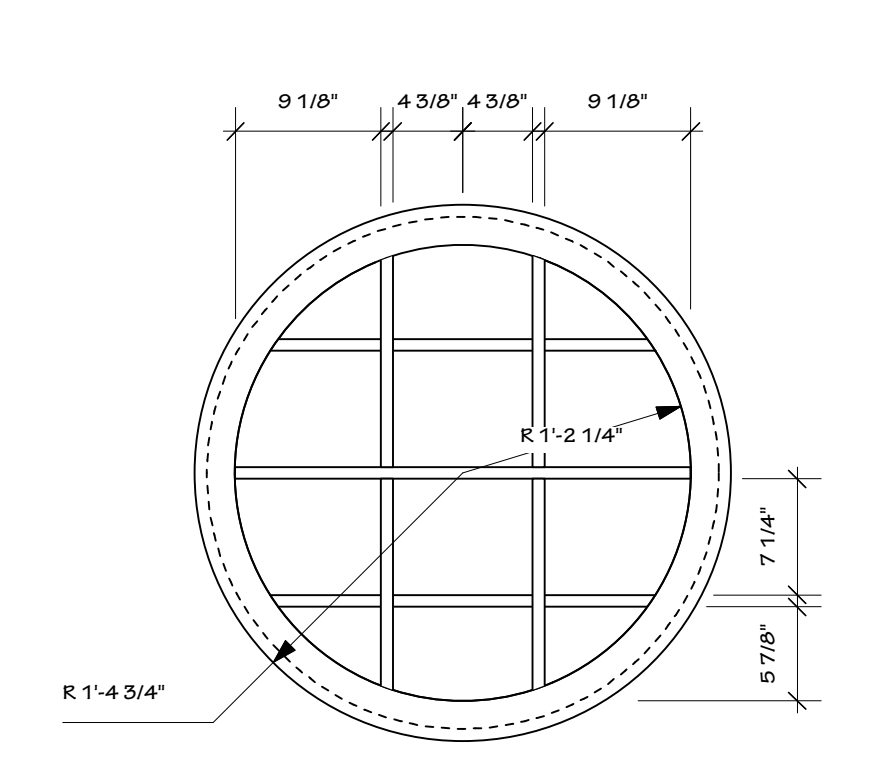

1

2

3

5

6

Notes:

- Dashed lines indicate the opening size in the wall unit
- Attach frosted Plexiglass to back side of window frames
- Mullions are 3/4" x 3/4" pine

7

8

9

Door 1