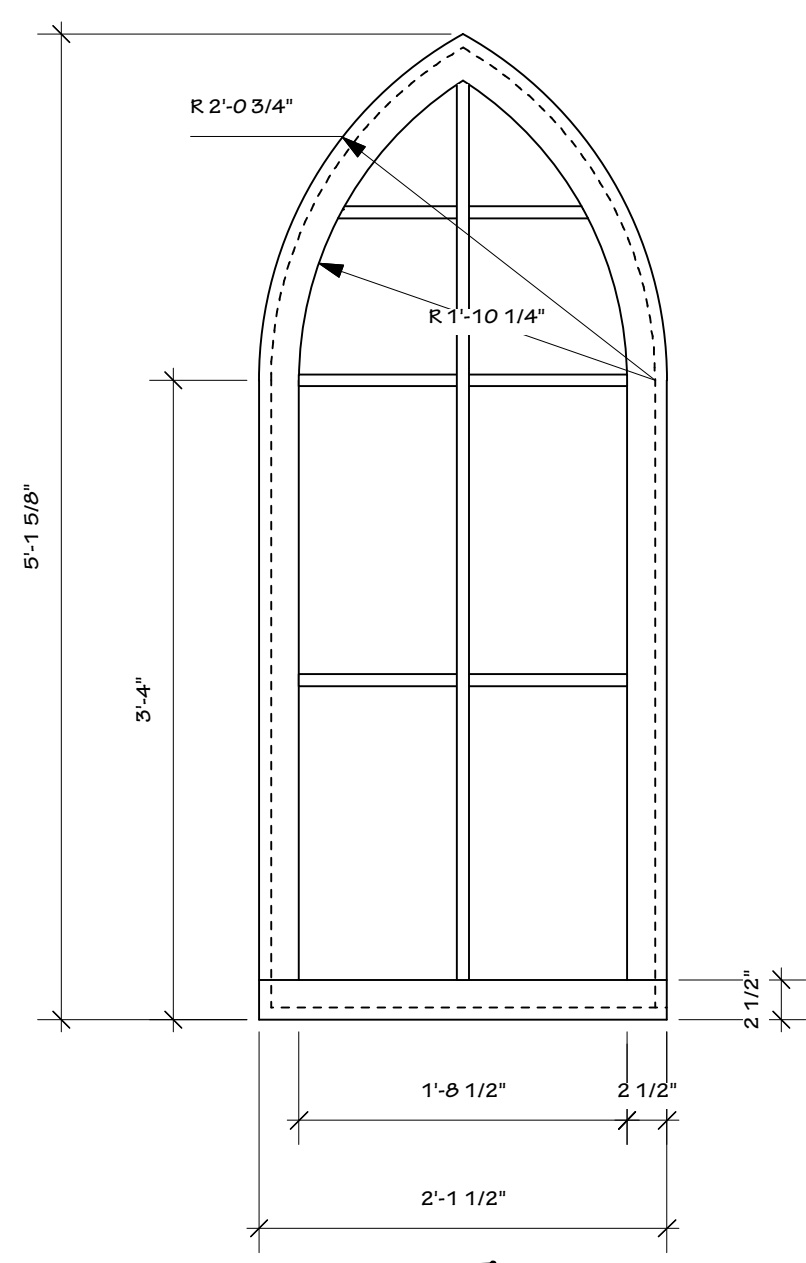

1

2

3

5

6

Notes:

- Dashed lines indicate the opening size in the wall unit
- Attach frosted Plexiglass to back side of window frames
- Mullions are 3/4" x 3/4" pine

7

8

9

Door 1