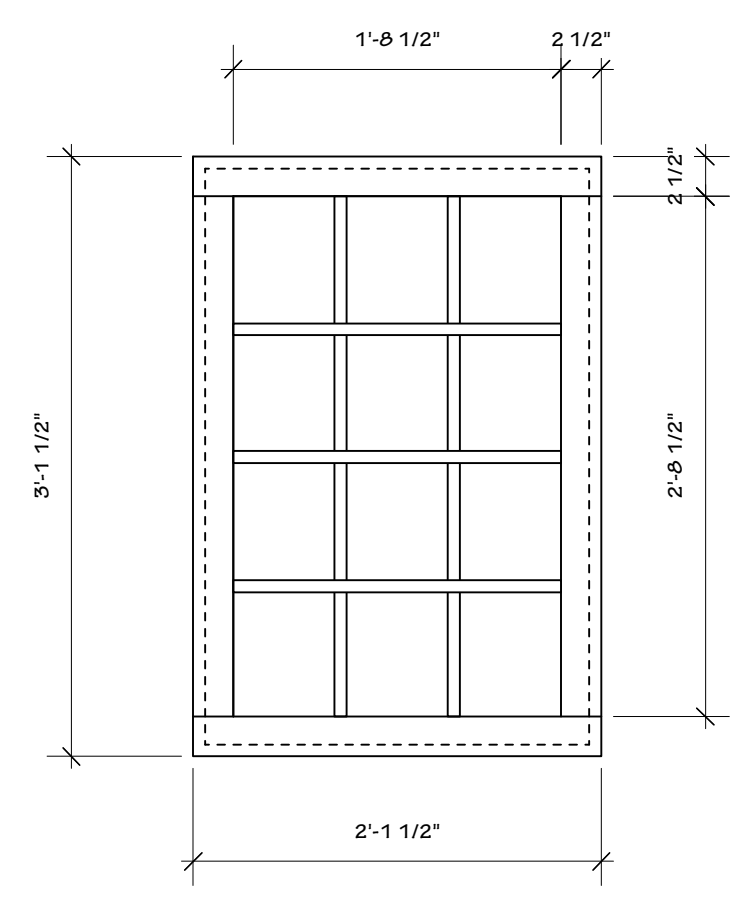

1

2

3

5

6

Notes:

- Dashed lines indicate the opening size in the wall unit
- Attach frosted Plexiglass to back side of window frames
- Mullions are 3/4" x 3/4" pine

7

8

9

Door 1