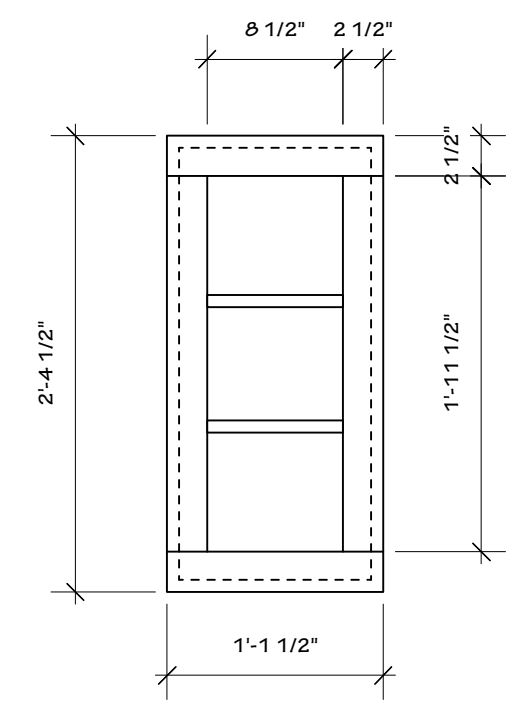

1

2

3

5

6

Notes:

- Dashed lines indicate the opening size in the wall unit
- Attach frosted Plexiglass to back side of window frames
- Mullions are 3/4" x 3/4" pine

7

8

9

Door 1