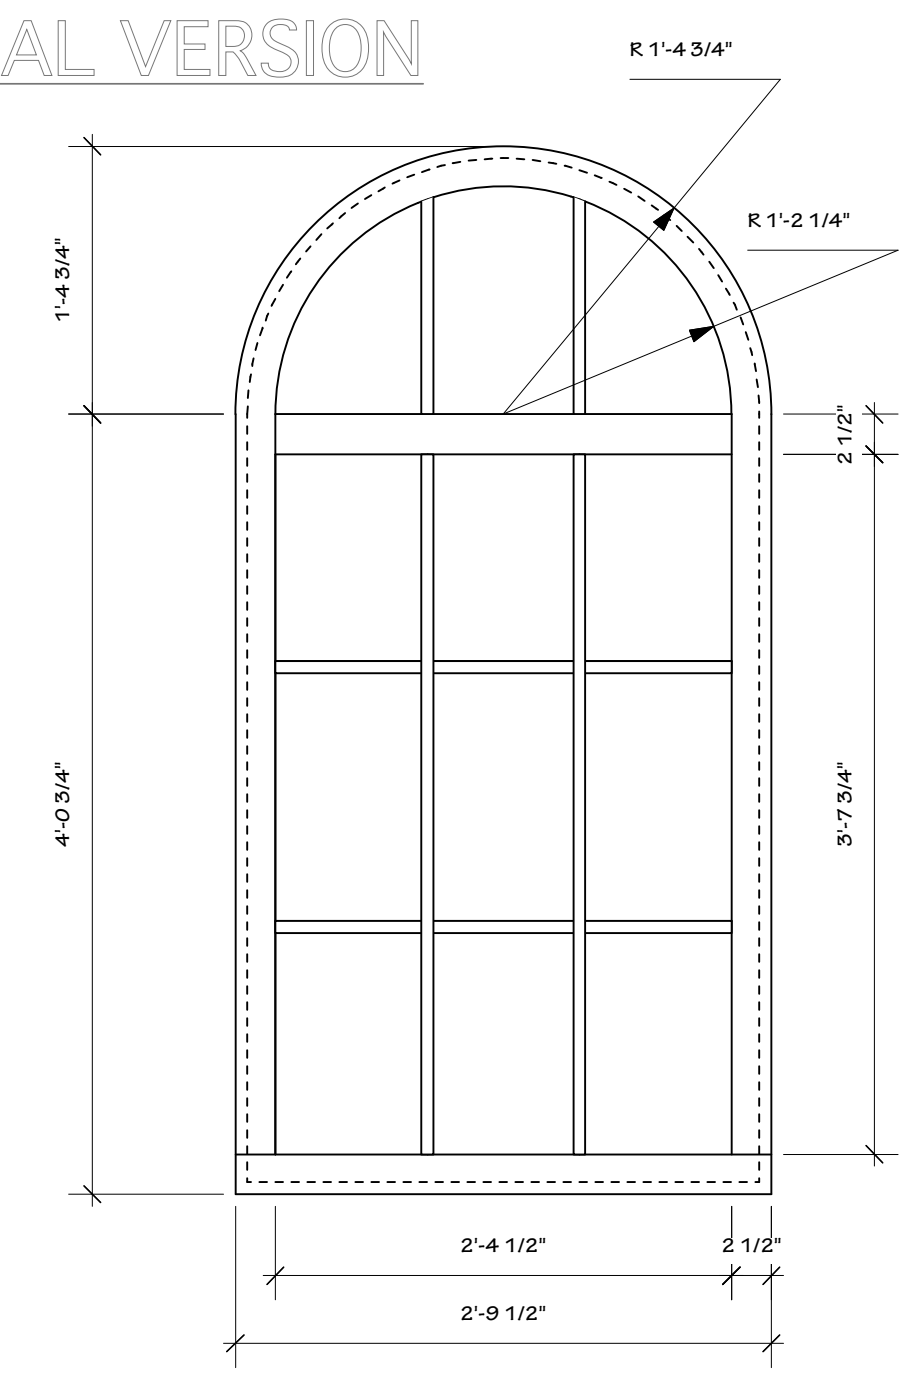

1

2

3

5

6

Notes:

- Dashed lines indicate the opening size in the wall unit
- Attach frosted Plexiglass to back side of window frames
- Mullions are 3/4" x 3/4" pine

7

8

9

Door 1